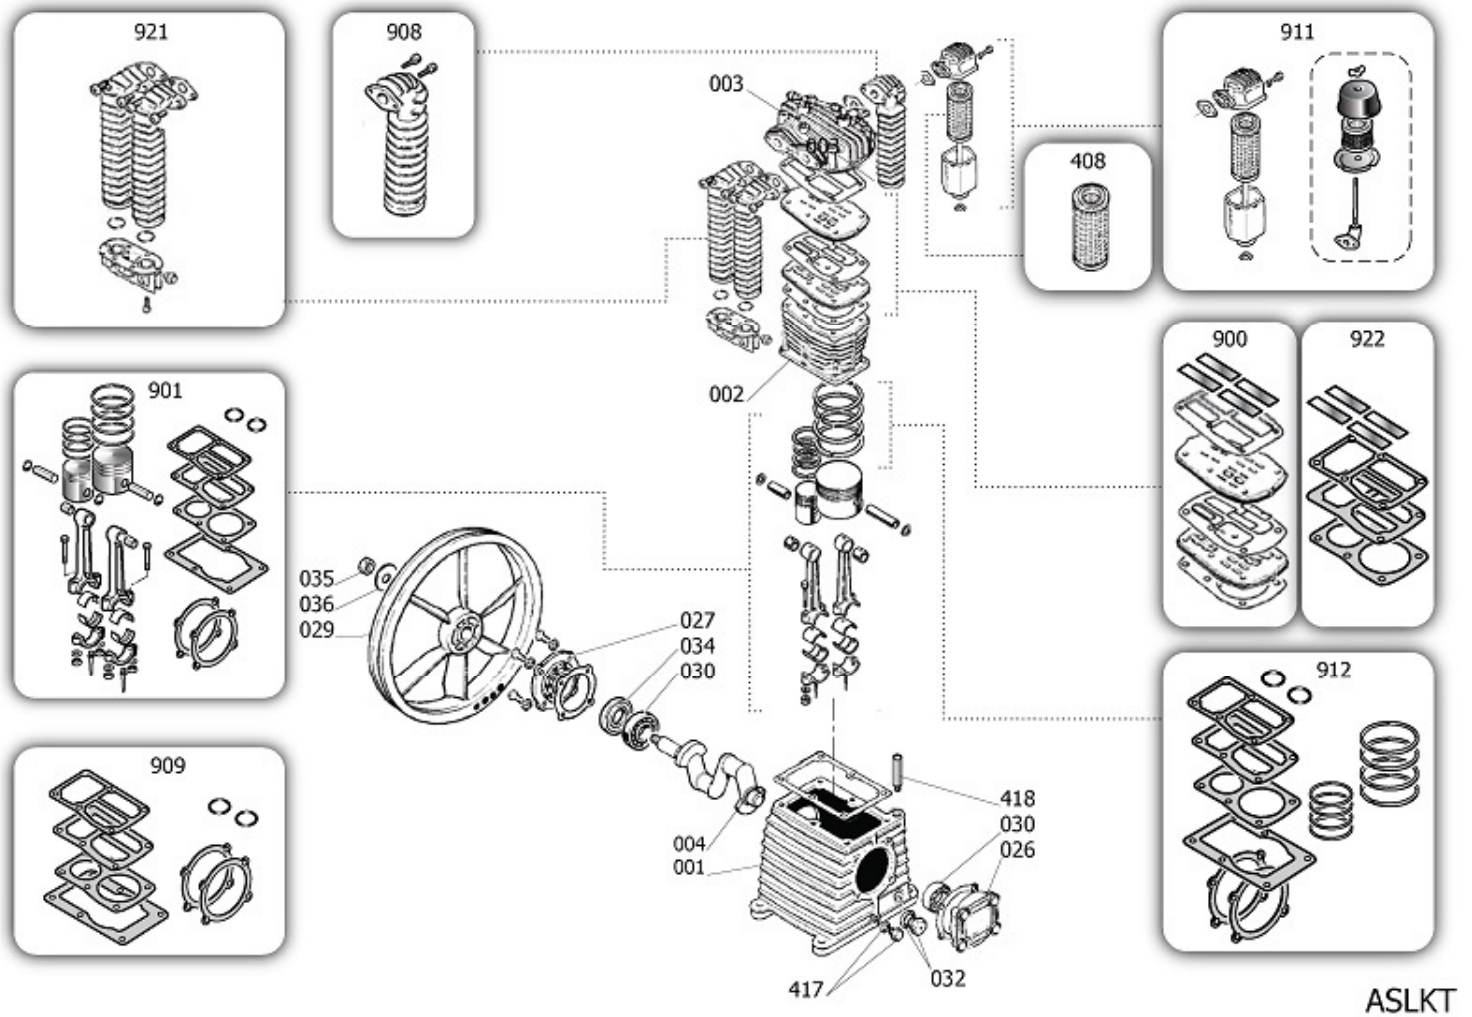

Pos	Component	MU	Multiplier
105	4101335	PZ	1,0
106	9047089	PZ	1,0
107	9047079	PZ	1,0
109	9052805	PZ	1,0
110	9049304	PZ	1,0
112	4101334	PZ	1,0
125	9076909	PZ	1,0
126	9075880	PZ	1,0
127	9270046	MT	1,5
131	9063228	PZ	1,0
132	9065411	PZ	1,0
134	9065413	PZ	1,0
135	848S00A	PZ	1,0
142	834302A	PZ	1,0
145	9043981	PZ	1,0
200	SL0000A	PZ	1,0
300	9420592	PZ	1,0
4039	9053913	PZ	1,0

Pos	Component	MU	Multiplier
1	\$33102030	PZ	1,0
2	\$31602020SGL	PZ	1,0
3	SL61400	PZ	1,0
4	P021804	PZ	1,0
26	\$30402740	PZ	1,0
27	\$30402800	PZ	1,0
29	\$31002680	PZ	1,0
30	\$30302140	PZ	2,0
32	\$36531150	PZ	1,0
34	\$30302150	PZ	1,0
35	\$37403780	PZ	1,0
36	\$37502450	PZ	1,0
408	9434N01	PZ	1,0
417	\$36531140	PZ	1,0
418	\$12505950	PZ	1,0
900	9434A14	PZ	1,0
901	9434B18	PZ	1,0
908	9434E07	PZ	1,0
909	9434F15	PZ	1,0
911	9434M01	PZ	1,0
912	9434C17	PZ	1,0
921	9434D03	PZ	1,0
922	9434H07	PZ	1,0